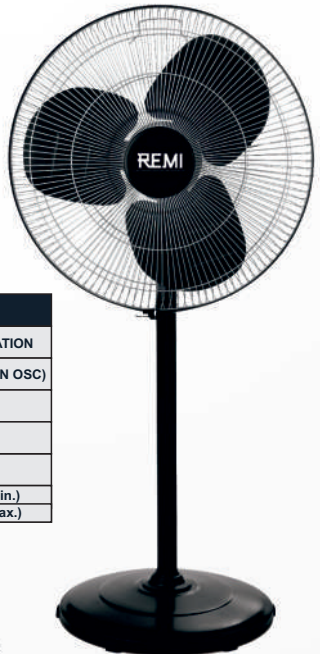

Ivory

Black

500 MM FARRATA WALL FAN

Technical Data	
Type	OSCILLATION
Model	FWO-500
Sweep	500 MM
Speed	1400 RPM
Blade	Metal

Silver / Black

500 MM FARRATA PEDESTAL FAN

Silver / Black

Technical Data		
Type	OSCILLATION	NON-OSCILLATION
Model	FPO-500 (OSC)	FPNO-500 (NON OSC)
Sweep	500MM	500MM
Speed	1400 RPM	1400 RPM
Blade	Metal	Metal
Height	1050mm (Min.)	1050mm (Min.)
	1250mm (Max.)	1250mm (Max.)