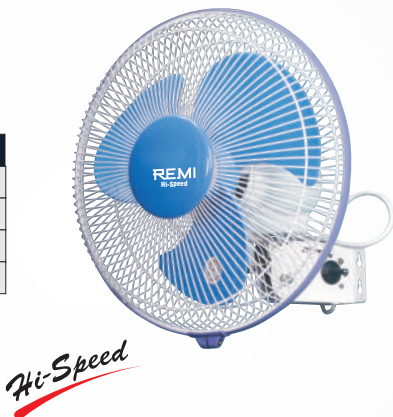

White / Blue

Black / Silver

225 MM COMCOST WALL FAN

Technical Data	
Model	CWF-225
Sweep	225MM
Speed	2300 RPM
Blade	Plastic

White / Blue

Black / Silver

White

225 MM TWIN ROYAL FAN